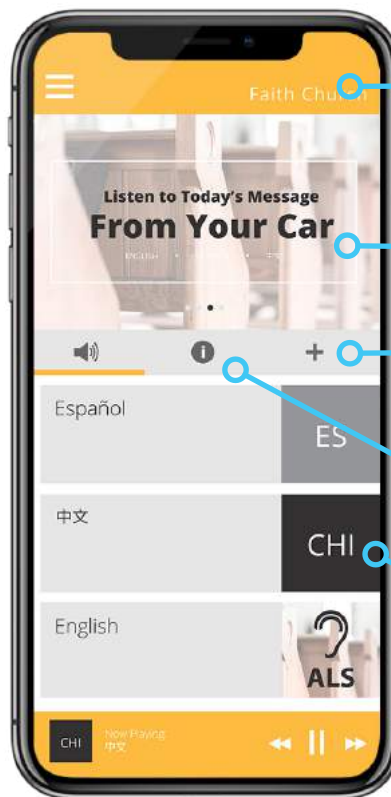

Solution

With drive-in-worship powered by Listen EVERYWHERE, congregants are able to connect as a community, while receiving the message on their own smartphone.

Listen EVERYWHERE uses wi-fi streaming, over existing networks, to allow members to connect and hear LIVE inspirational messages on their smartphone or tablet via the FREE, customizable Listen EVERYWHERE app.

Your Streaming App, Your Way

Customize the free Listen EVERYWHERE app for your business or venue with unique channel images, banner ads, videos, special offers.

Custom Welcome Video or Image

Custom Sliding Banners